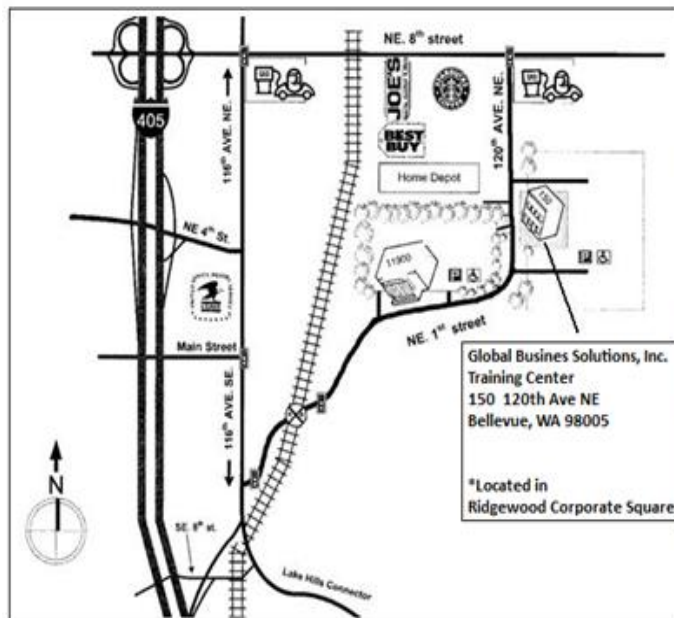

Driving Directions and Area Map – Bellevue Training Center

Global Business Solutions, Inc.
Bellevue Training Center
150 120th Ave NE
Suite 401
Bellevue, WA 98005

From I-405 North

- Take the 116th exit
- Turn left uphill on Lake Hills Connector (turns into 116th)
- Turn right on SE 1st Street
- SE 1st Street turns into NE 1st Street as you follow the road uphill and through one intersection
- Continue past the intersection on NE 1st Street and you will curve to the left onto 120th Ave NE
- The building is located on the right and you can see the building address “150” on the top right corner of the building

From I-405 South

- Take the NE 8th Eastbound exit
- Turn right on 116th Avenue and continue south to SE 1st Street
- Turn left on SE 1st Street
- SE 1st Street turns into NE 1st Street as you follow the road uphill and through one intersection
- Continue past the intersection on NE 1st Street and you will curve to the left onto 120th Ave NE
- The building is located on the right and you can see the building address “150” on the top right corner of the building.